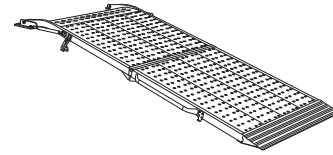

30046-xxx
Wide folding Pro ramp