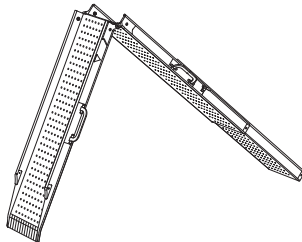

**Material**

Ramp slopes : Anodised aluminium with skid resistant surface  
 End profile and handle : Impact-proof and non-skid plastic  
 Brackets : Stainless steel, glass blown  
 Brackets 30080 : Plastic

**Portable ramps**  
**Technical specifications**

**30006-xxx & 30030-xxx**  
Plain ramp

**30046-xxx**  
Wide folding Pro ramp

**30016-xxx**  
Telescopic ramp

**30070-xxx**  
Telescopic EasyFold ramp

**30026-xxx & 30040-xxx**  
Folding ramp

**30080-xxx**  
EasyFold Pro ramp

**30026-xxx-T**  
Folding Telescopic ramp

**30085-xxx**  
EasyFold Pro3 ramp