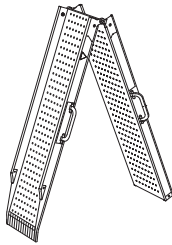

**Material**

Ramp slopes : Anodised aluminium with skid resistant surface  
 End profile and handle : Impact-proof and non-skid plastic  
 Brackets : Stainless steel, glass blown  
 Brackets 30080 : Plastic

**Portable ramps**  
**Technical specifications**

**30006-xxx & 30030-xxx**  
Plain ramp

**30046-xxx**  
Wide folding Pro ramp

**30016-xxx**  
Telescopic ramp

**30070-xxx**  
Telescopic EasyFold ramp

**30026-xxx & 30040-xxx**  
Folding ramp

**30080-xxx**  
EasyFold Pro ramp

**30026-xxx-T**  
Folding Telescopic ramp

**30085-xxx**  
EasyFold Pro3 ramp